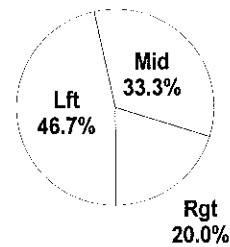

Scoring Locations