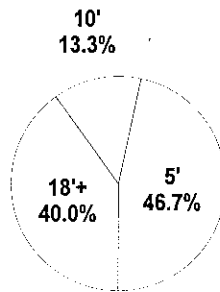

Scoring Range