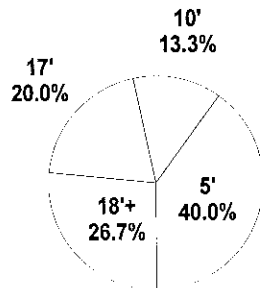

Scoring Range