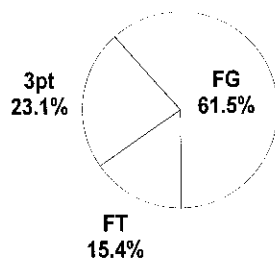

Scoring Distribution